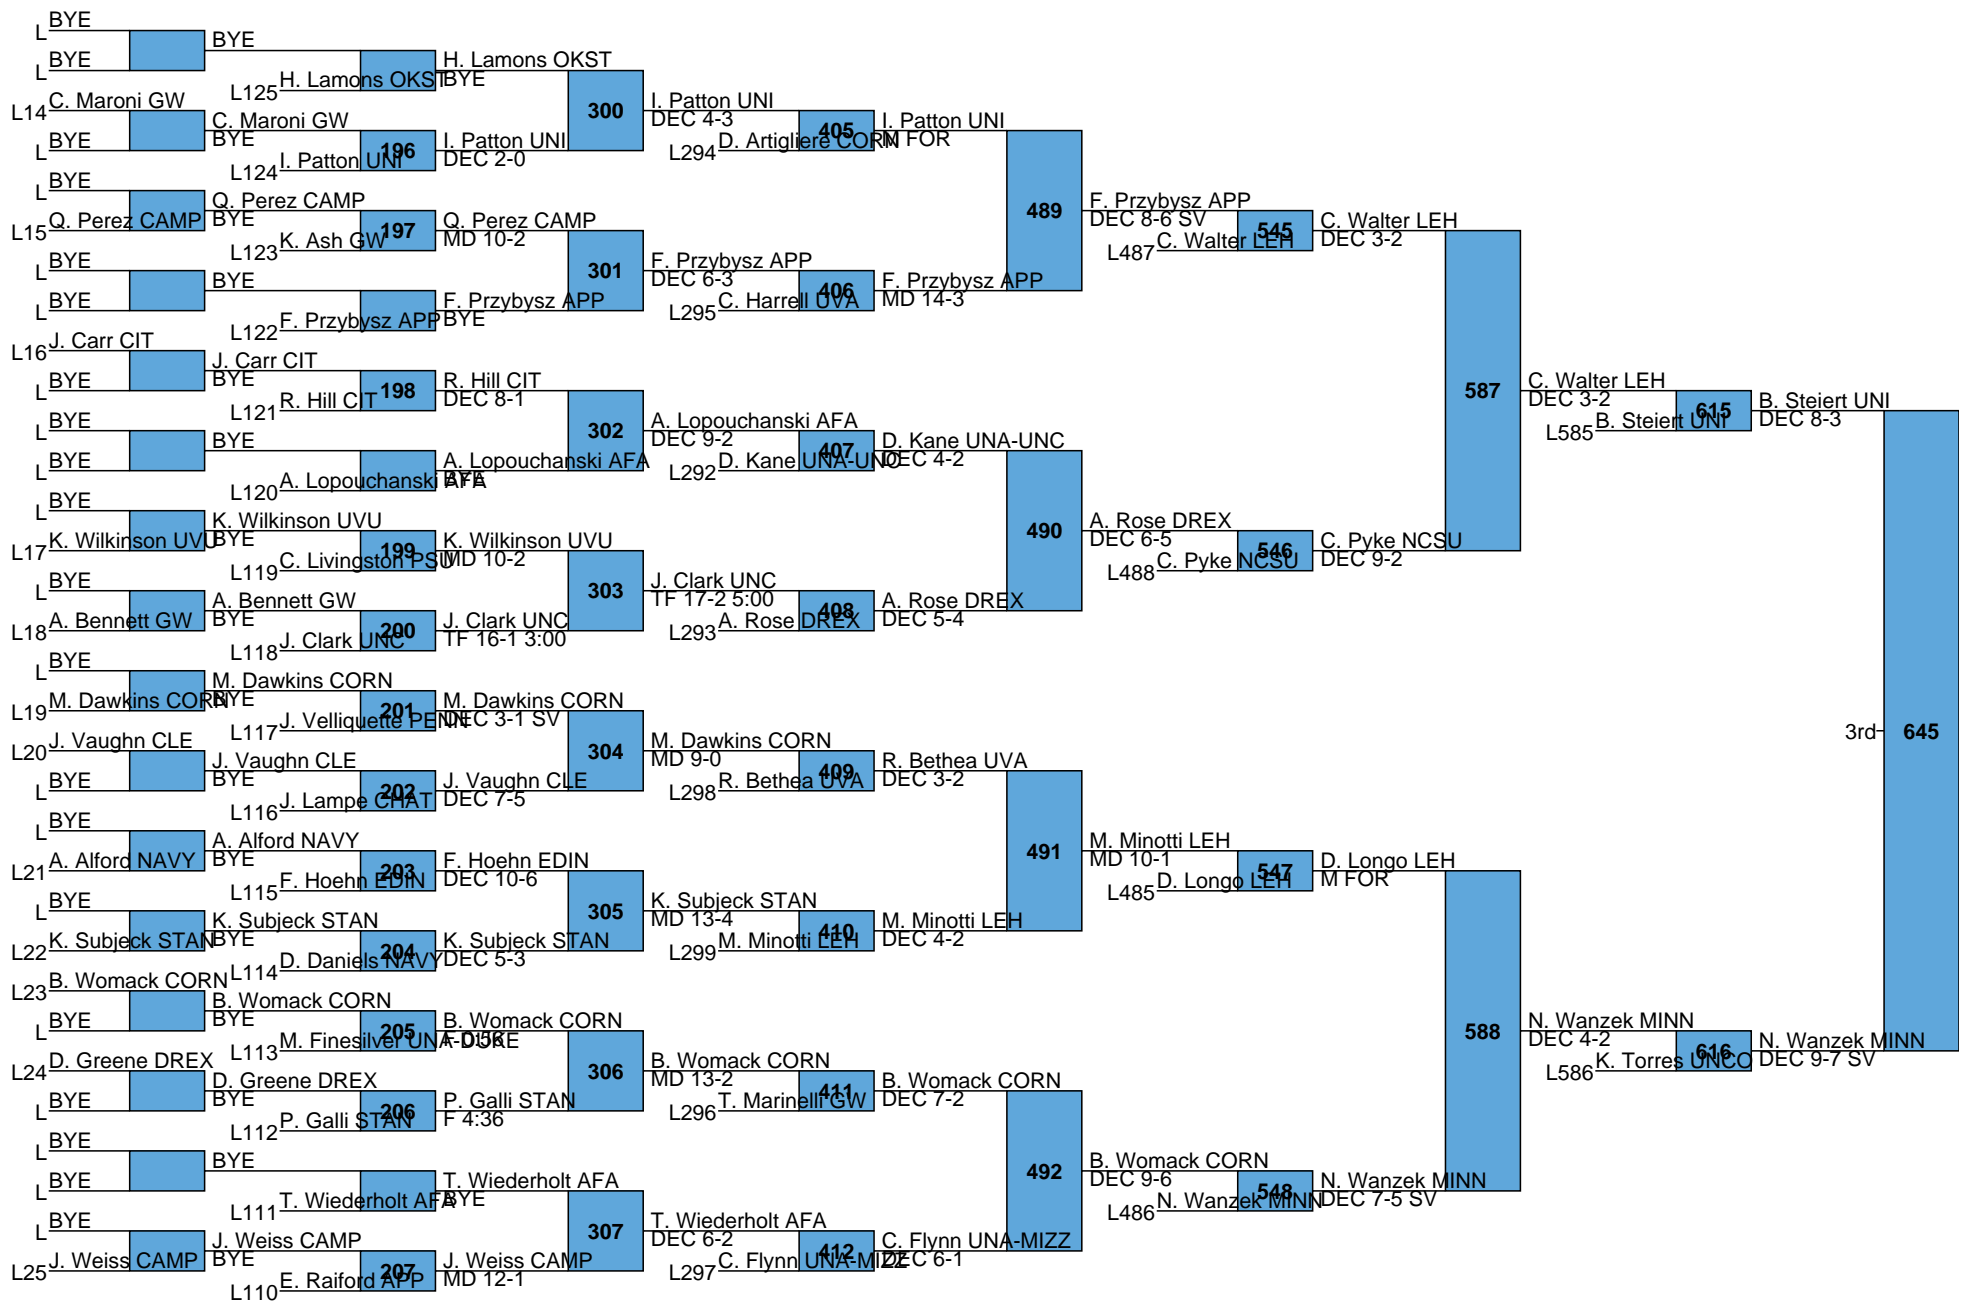

SOUTHERN SCUFFLE DAY 2
TEAM SCORES – PRE-MEDAL MATCHES

Rank	Team	Points
1.	Oklahoma State	176
2.	Lehigh	116.5
3.	Missouri	116
4.	Minnesota	111
5.	Northern Iowa	83.5
6.	Edinboro	71
7.	Virginia	64
8.	Cornell	59
9.	North Carolina	56
10.	Stanford	51.5
11.	<i>Chattanooga</i>	45
12.	Drexel	43.5
13.	Duke	36.5
14.	Appalachian St	35
15.	Northern Colorado	29.5
16.	Campbell	26
17.	Gardner Webb	24.5
18.	Penn	24
19.	Navy	22
20.	Utah Valley	21
21.	Cleveland St	15.5
22.	Air Force	13.5
23.	Citadel	5.5

Z. Synon MIZZ
L575 DEC 2-0
T. Thorn MINN 7th
L576 F 6:47

L611 M. Cimato DREX
DEC 5-2
L. Gardner LEH 5th
L612 DEC 6-4

L579 N. Montgomery CLE
MD 11-0
M. Zovistoski AP 5th
L580 MD 16-4

L613 J. Short MINN DEC 2-1 TB2
 L614 T. Simaz CORN TF 15-0 5:00

L583 M. Finesilver UNA-DUKE DEC 3-2
 L584 C. Delande EDIN DEC 2-0

L615 C. Walter LEH
DEC 8-8
K. Torres UNCO 5th
L616 DEC 9-7 SV

L587 C. Pyke NCSU
DEC 3-2
D. Longo LEH 7th
L588 DEC 4-2

L617 C. Kent PENN F 0:58
 L618 C. Bass DUKE TF 16-1 4:07

L603 B. Miller EDIN
DEC 3-2 663 7th
L604 D. Dejournette APB
DEC 8-4