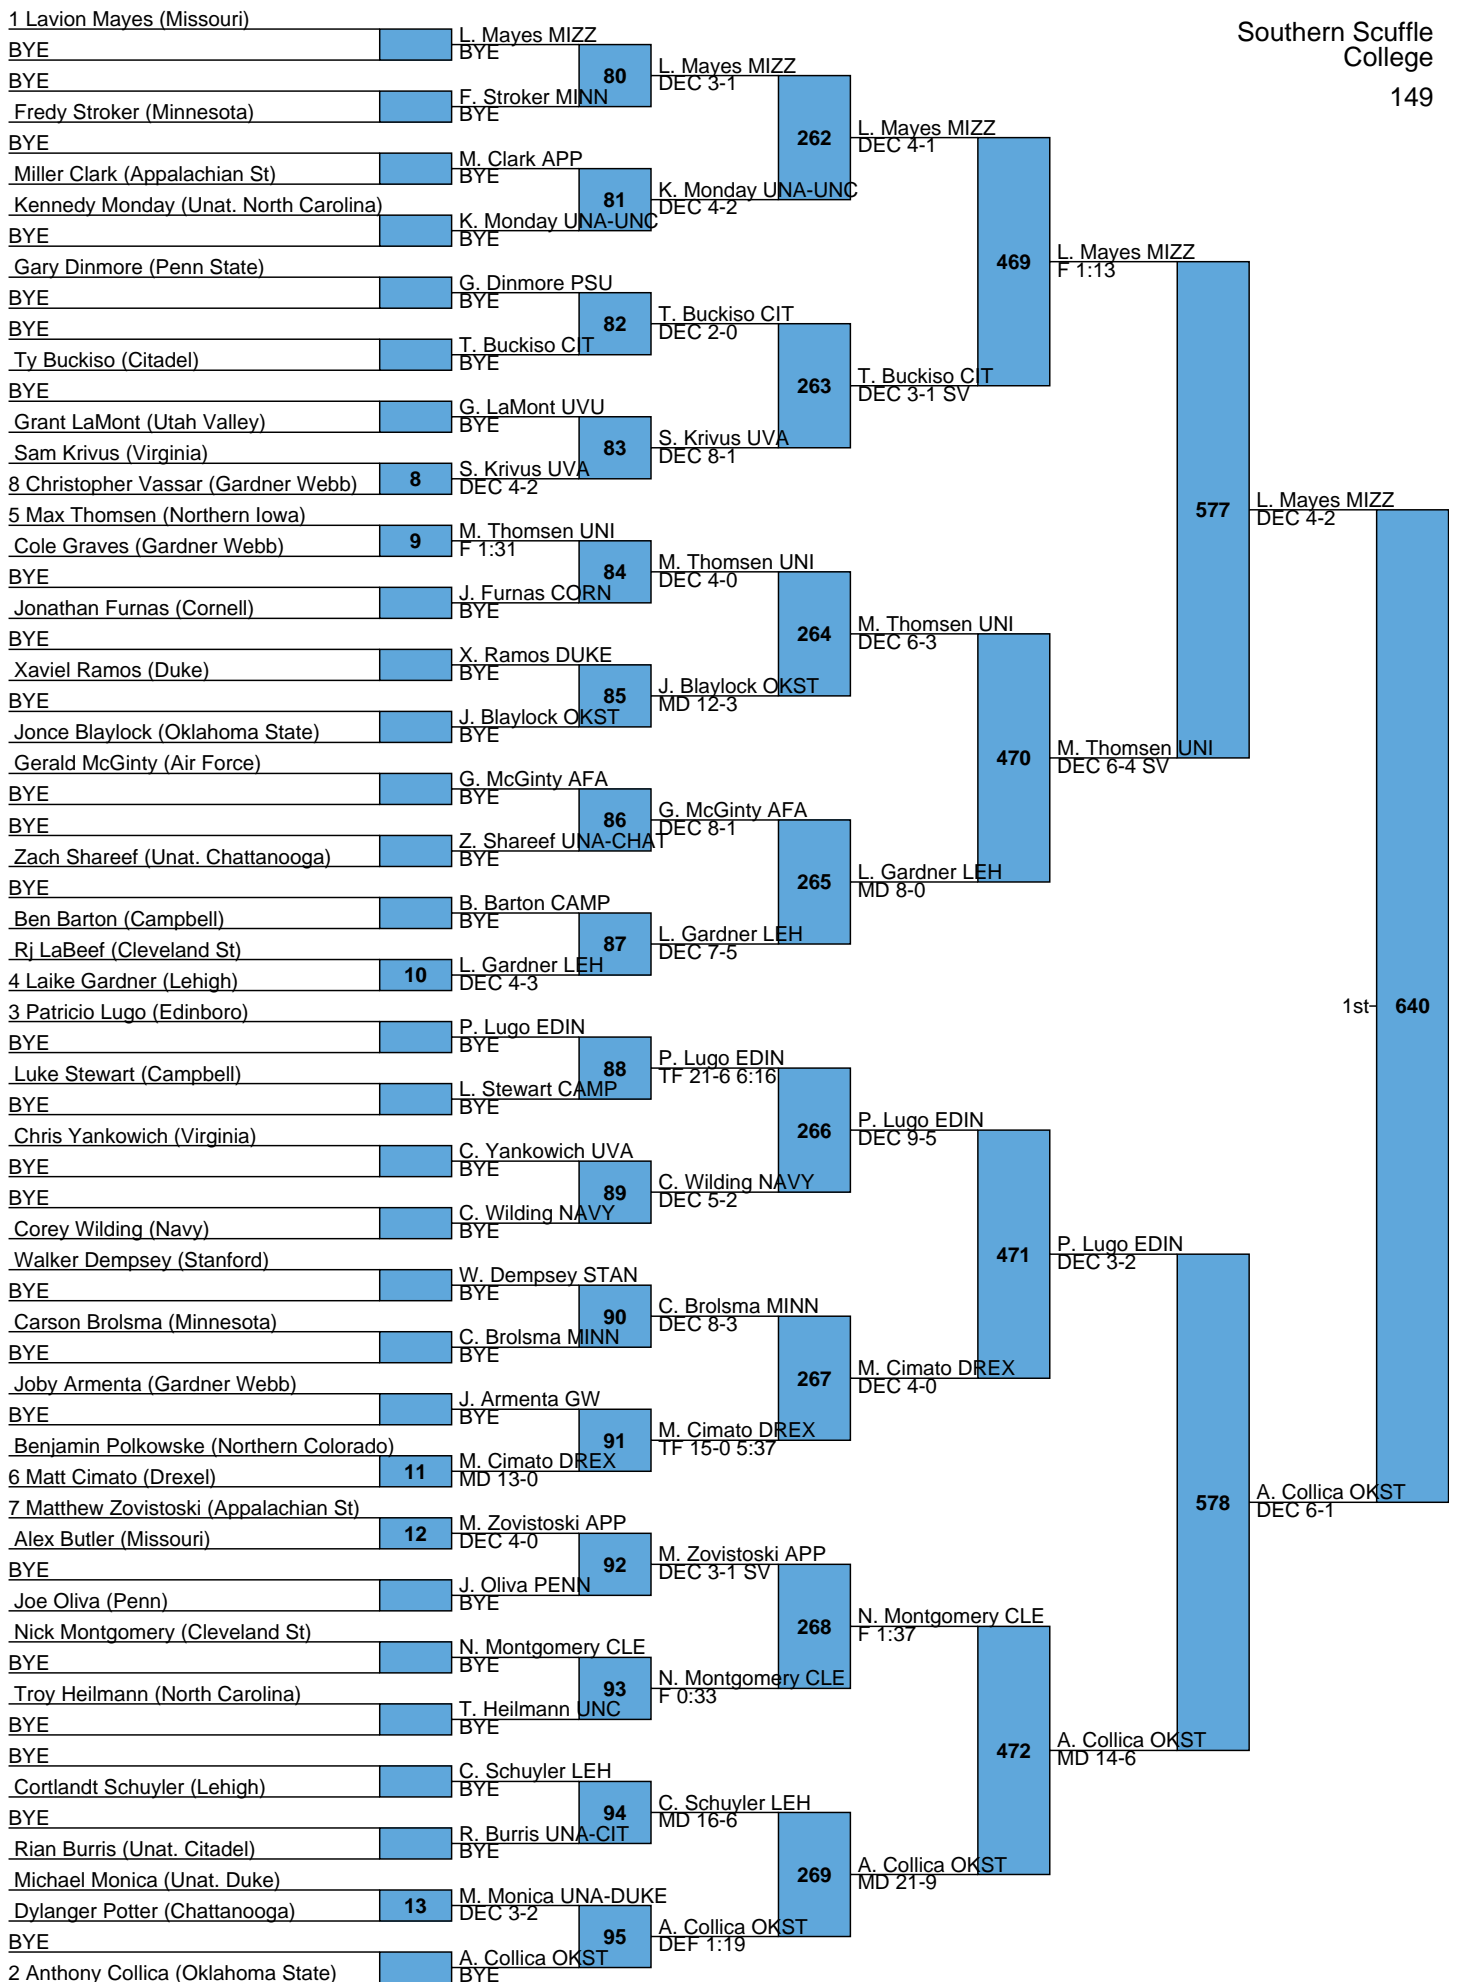

SOUTHERN SCUFFLE DAY 2
TEAM SCORES – PRE-MEDAL MATCHES

Rank	Team	Points
1.	Oklahoma State	176
2.	Lehigh	116.5
3.	Missouri	116
4.	Minnesota	111
5.	Northern Iowa	83.5
6.	Edinboro	71
7.	Virginia	64
8.	Cornell	59
9.	North Carolina	56
10.	Stanford	51.5
11.	<i>Chattanooga</i>	45
12.	Drexel	43.5
13.	Duke	36.5
14.	Appalachian St	35
15.	Northern Colorado	29.5
16.	Campbell	26
17.	Gardner Webb	24.5
18.	Penn	24
19.	Navy	22
20.	Utah Valley	21
21.	Cleveland St	15.5
22.	Air Force	13.5
23.	Citadel	5.5

Z. Synon MIZZ
L575 DEC 2-0
T. Thorn MINN 7th
L576 F 6:47

L611 M. Cimato DREX
DEC 5-2
L. Gardner LEH 5th
L612 DEC 6-4

L579 N. Montgomery CLE
MD 11-0
M. Zovistoski AP 5th
L580 MD 16-4

L613 J. Short MINN DEC 2-1 TB2
 L614 T. Simaz CORN TF 15-0 5:00

L583 M. Finesilver UNA-DUKE DEC 3-2
 L584 C. Delande EDIN DEC 2-0

L615 C. Walter LEH
DEC 8-8
K. Torres UNCO 5th
L616 DEC 9-7 SV

L587 C. Pyke NCSU
DEC 3-2
D. Longo LEH 7th
L588 DEC 4-2

L617 C. Kent PENN F 0:58
 L618 C. Bass DUKE TF 16-1 4:07