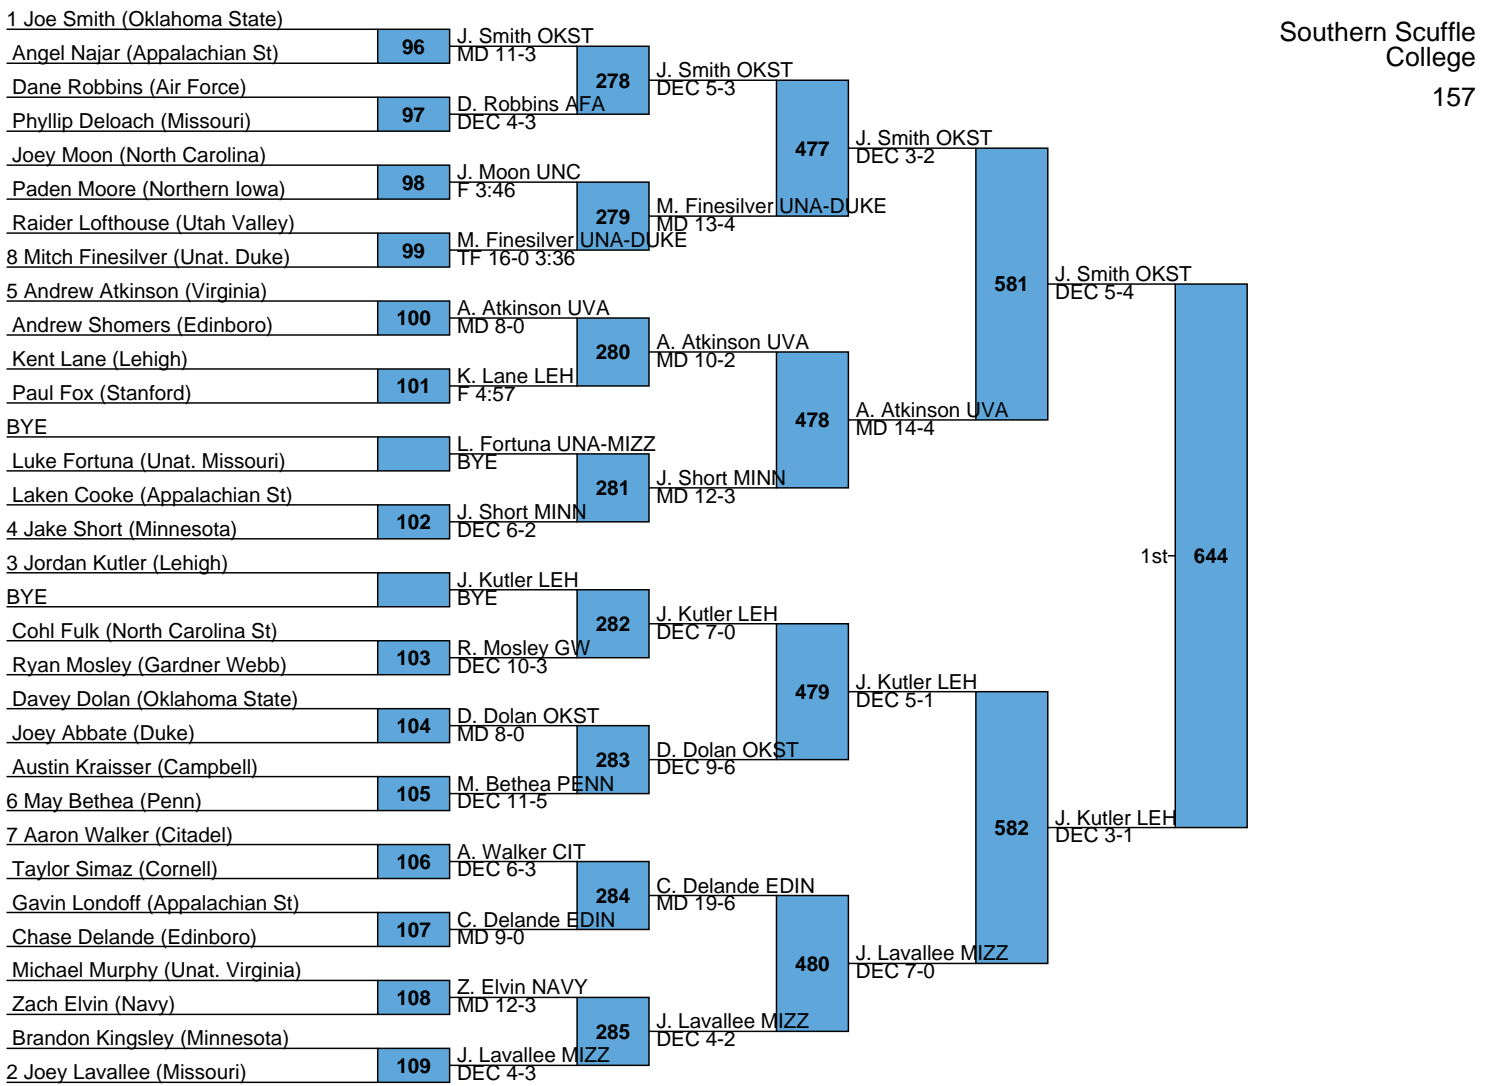

L613 J. Short MINN DEC 2-1 TB2
L614 T. Simaz CORN TF 15-0 5:00

L583 M. Finesilver UNA-DUKE DEC 3-2
L584 C. Delande EDIN DEC 2-0