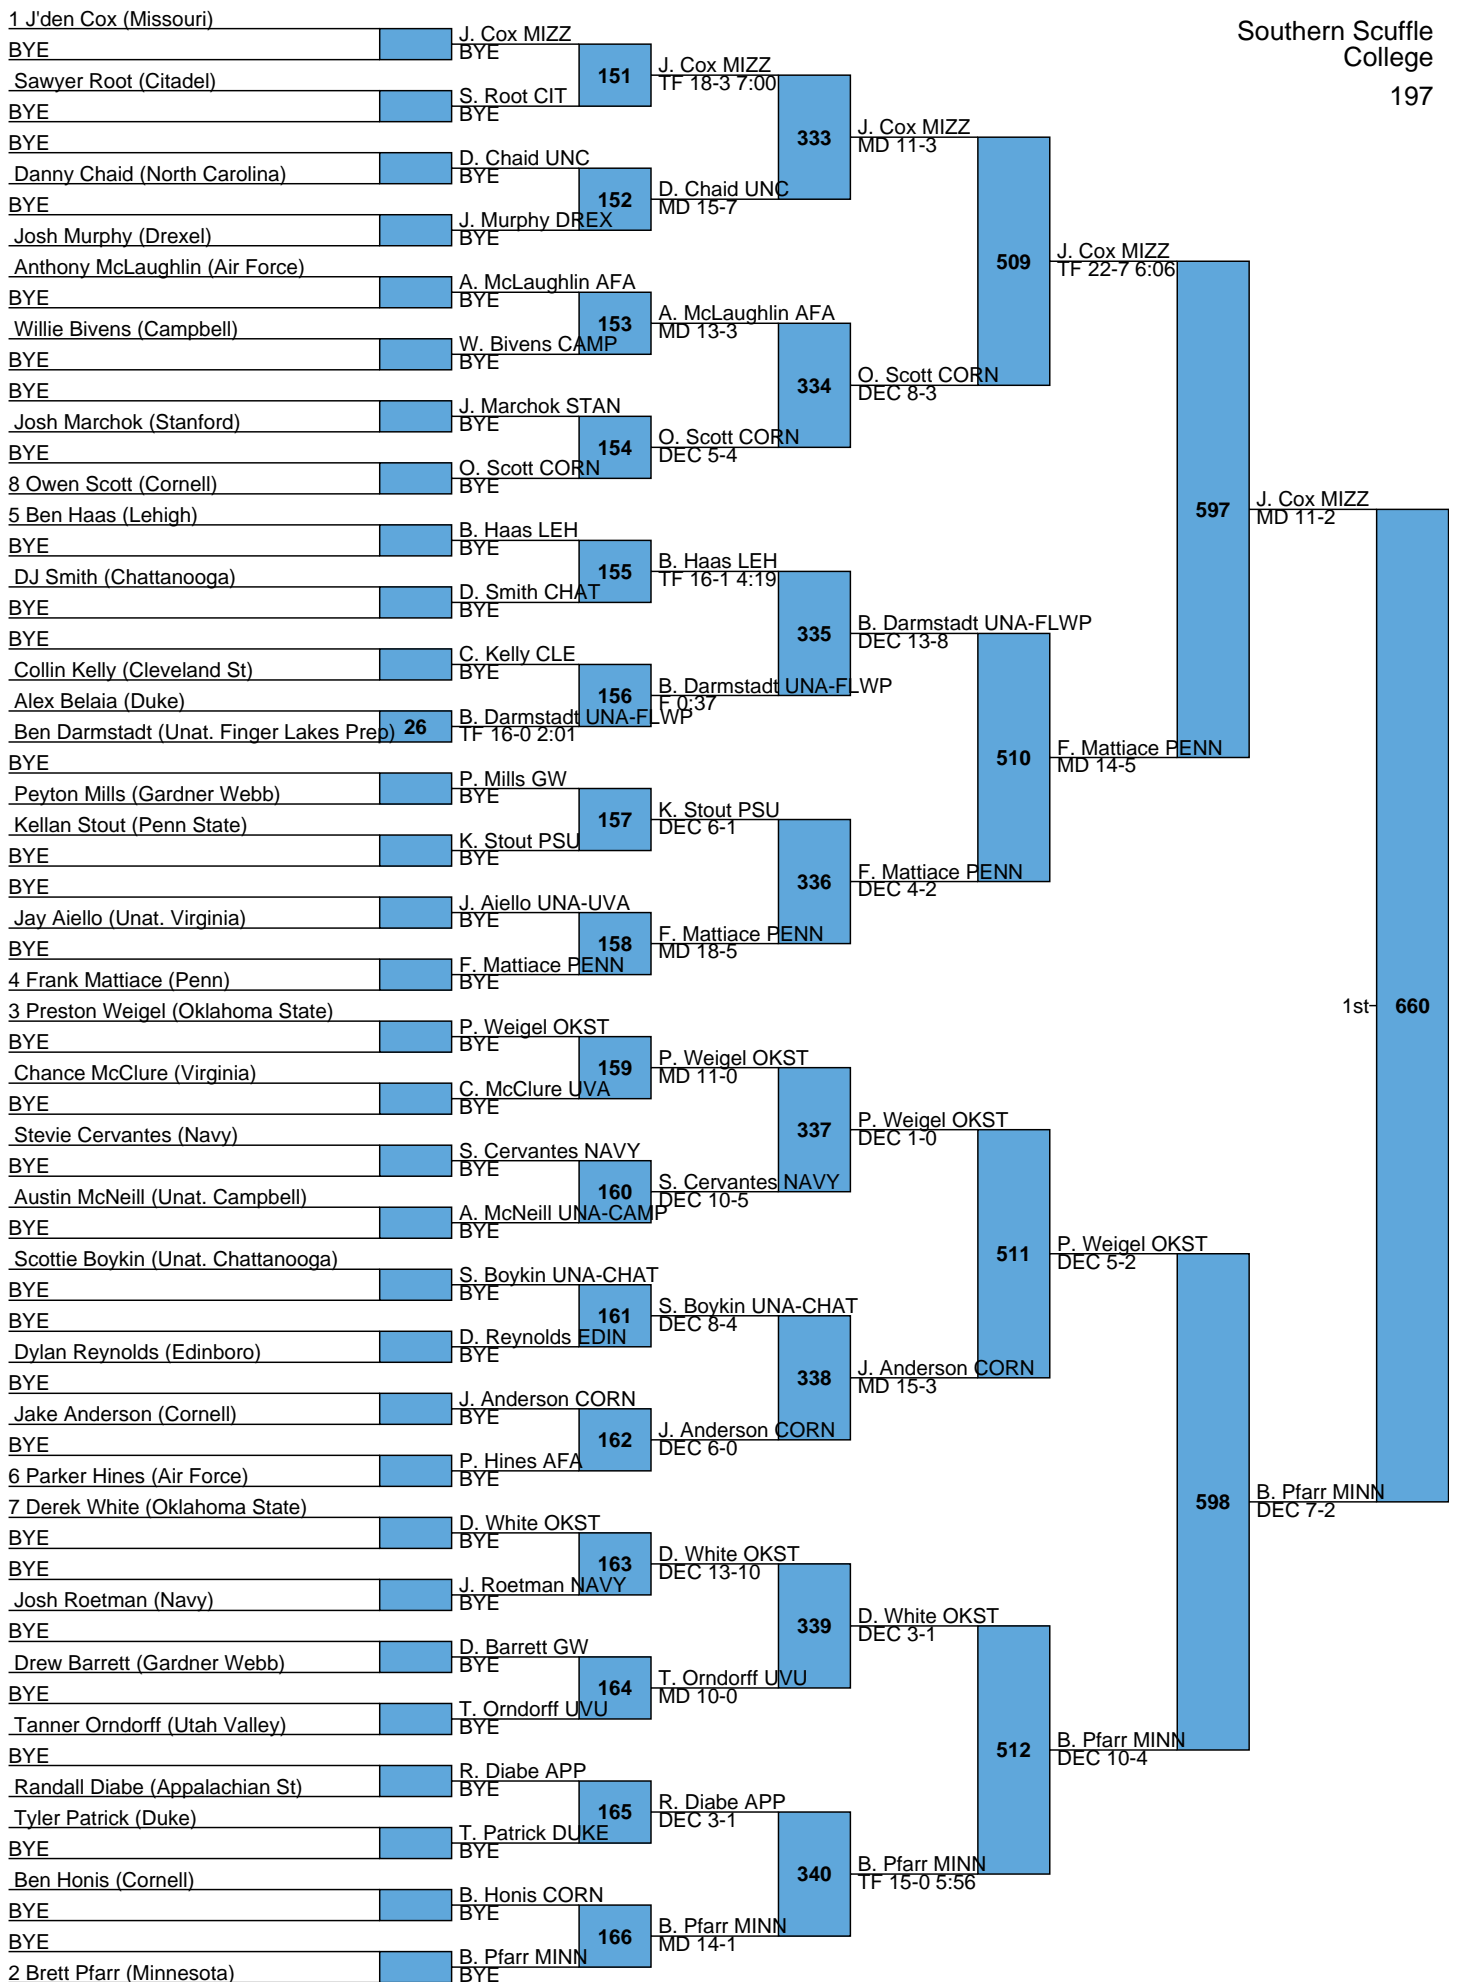

SOUTHERN SCUFFLE DAY 2
TEAM SCORES – PRE-MEDAL MATCHES

Rank	Team	Points
1.	Oklahoma State	176
2.	Lehigh	116.5
3.	Missouri	116
4.	Minnesota	111
5.	Northern Iowa	83.5
6.	Edinboro	71
7.	Virginia	64
8.	Cornell	59
9.	North Carolina	56
10.	Stanford	51.5
11.	<i>Chattanooga</i>	45
12.	Drexel	43.5
13.	Duke	36.5
14.	Appalachian St	35
15.	Northern Colorado	29.5
16.	Campbell	26
17.	Gardner Webb	24.5
18.	Penn	24
19.	Navy	22
20.	Utah Valley	21
21.	Cleveland St	15.5
22.	Air Force	13.5
23.	Citadel	5.5

Z. Synon MIZZ
L575 DEC 2-0
T. Thorn MINN 7th
L576 F 6:47

L611 M. Cimato DREX
DEC 5-2
L. Gardner LEH 5th
L612 DEC 6-4

L579 N. Montgomery CLE
MD 11-0
M. Zovistoski AP 5th
L580 MD 16-4

L613 J. Short MINN DEC 2-1 TB2
 L614 T. Simaz CORN TF 15-0 5:00

L583 M. Finesilver UNA-DUKE DEC 3-2
 L584 C. Delande EDIN DEC 2-0

L615 C. Walter LEH
DEC 8-8
K. Torres UNCO 5th
L616 DEC 9-7 SV

L587 C. Pyke NCSU
DEC 3-2
D. Longo LEH 7th
L588 DEC 4-2

L617 C. Kent PENN F 0:58
 L618 C. Bass DUKE TF 16-1 4:07

L591 T. Lujan UNI DEC 12-8
 L592 J. Bernstein NAVY F 7:20 SV

L621 F. Mattiace PENN
DEC 3-1 658
O. Scott CORN -5th
L622 DEC 4-0

L599 B. Honis CORN
DEC 3-2 659
B. Darmstadt UN -7th
L600 DEF 0:01 NA-FLWP

L623 J. Johnson CHAT
F 0:18 663 5th
L624 M. Hughes UNAFHOF
DEC 2-0