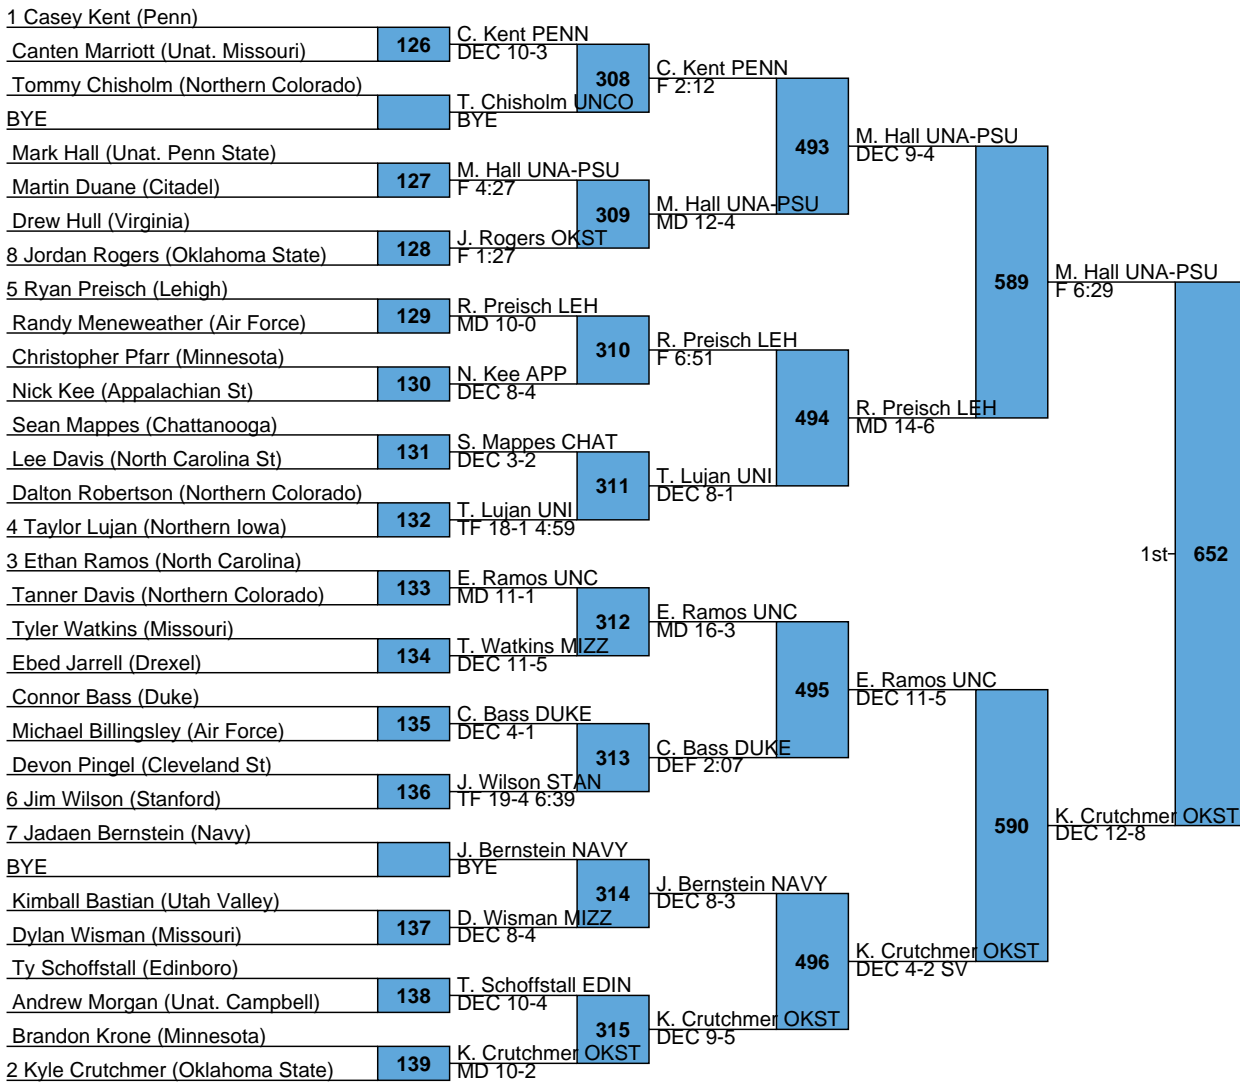

SOUTHERN SCUFFLE DAY 2
TEAM SCORES – PRE-MEDAL MATCHES

Rank	Team	Points
1.	Oklahoma State	176
2.	Lehigh	116.5
3.	Missouri	116
4.	Minnesota	111
5.	Northern Iowa	83.5
6.	Edinboro	71
7.	Virginia	64
8.	Cornell	59
9.	North Carolina	56
10.	Stanford	51.5
11.	<i>Chattanooga</i>	45
12.	Drexel	43.5
13.	Duke	36.5
14.	Appalachian St	35
15.	Northern Colorado	29.5
16.	Campbell	26
17.	Gardner Webb	24.5
18.	Penn	24
19.	Navy	22
20.	Utah Valley	21
21.	Cleveland St	15.5
22.	Air Force	13.5
23.	Citadel	5.5

Z. Synon MIZZ
L575 DEC 2-0
T. Thorn MINN 7th
L576 F 6:47

L611 M. Cimato DREX
DEC 5-2
L. Gardner LEH 5th
L612 DEC 6-4

L579 N. Montgomery CLE
MD 11-0
M. Zovistoski AP 5th
L580 MD 16-4

L613 J. Short MINN DEC 2-1 TB2
 L614 T. Simaz CORN TF 15-0 5:00

L583 M. Finesilver UNA-DUKE DEC 3-2
 L584 C. Delande EDIN DEC 2-0

L615 C. Walter LEH
DEC 8-8
K. Torres UNCO 5th
L616 DEC 9-7 SV

L587 C. Pyke NCSU
DEC 3-2
D. Longo LEH 7th
L588 DEC 4-2

L617 C. Kent PENN F 0:58
 L618 C. Bass DUKE TF 16-1 4:07