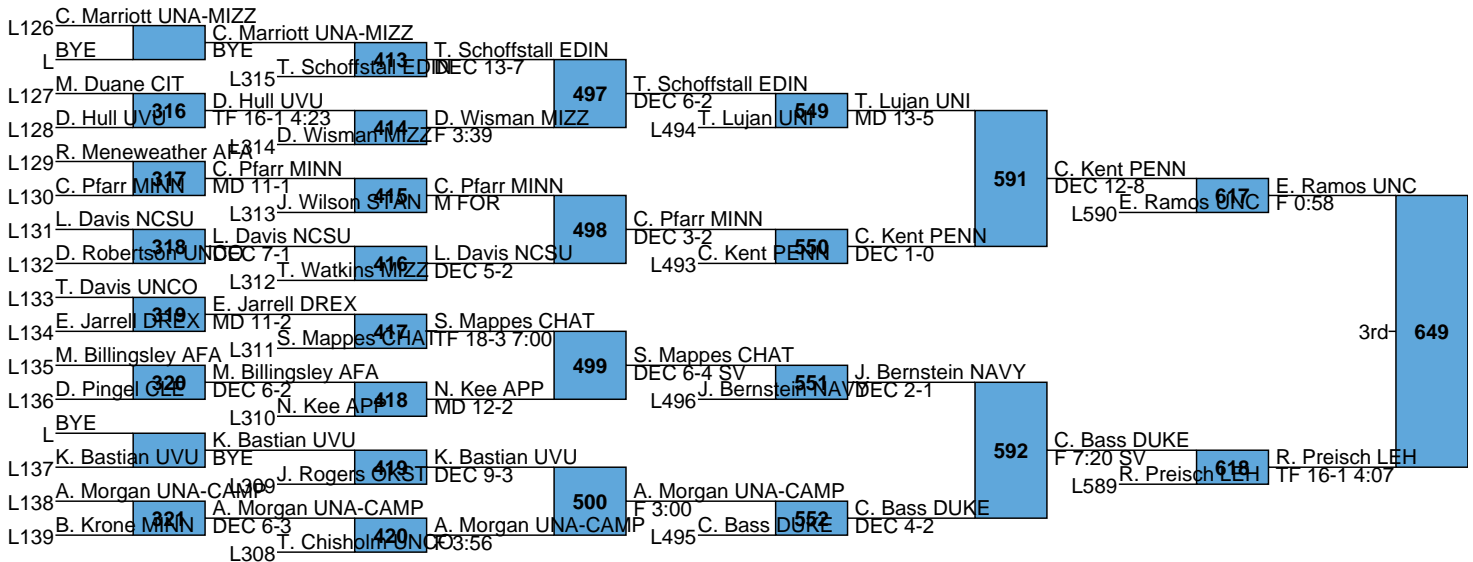

SOUTHERN SCUFFLE DAY 2
TEAM SCORES – PRE-MEDAL MATCHES

Rank	Team	Points
1.	Oklahoma State	176
2.	Lehigh	116.5
3.	Missouri	116
4.	Minnesota	111
5.	Northern Iowa	83.5
6.	Edinboro	71
7.	Virginia	64
8.	Cornell	59
9.	North Carolina	56
10.	Stanford	51.5
11.	<i>Chattanooga</i>	45
12.	Drexel	43.5
13.	Duke	36.5
14.	Appalachian St	35
15.	Northern Colorado	29.5
16.	Campbell	26
17.	Gardner Webb	24.5
18.	Penn	24
19.	Navy	22
20.	Utah Valley	21
21.	Cleveland St	15.5
22.	Air Force	13.5
23.	Citadel	5.5

Z. Synon MIZZ
L575 DEC 2-0
T. Thorn MINN 7th
L576 F 6:47

L611 M. Cimato DREX
DEC 5-2
L. Gardner LEH 5th
L612 DEC 6-4

L579 N. Montgomery CLE
MD 11-0
M. Zovistoski AP 5th
L580 MD 16-4

L613 J. Short MINN DEC 2-1 TB2
 L614 T. Simaz CORN TF 15-0 5:00

L583 M. Finesilver UNA-DUKE DEC 3-2
 L584 C. Delande EDIN DEC 2-0

L615 C. Walter LEH
DEC 8-8
K. Torres UNCO 5th
L616 DEC 9-7 SV

L587 C. Pyke NCSU
DEC 3-2
D. Longo LEH 7th
L588 DEC 4-2

L617 C. Kent PENN F 0:58
 L618 C. Bass DUKE TF 16-1 4:07