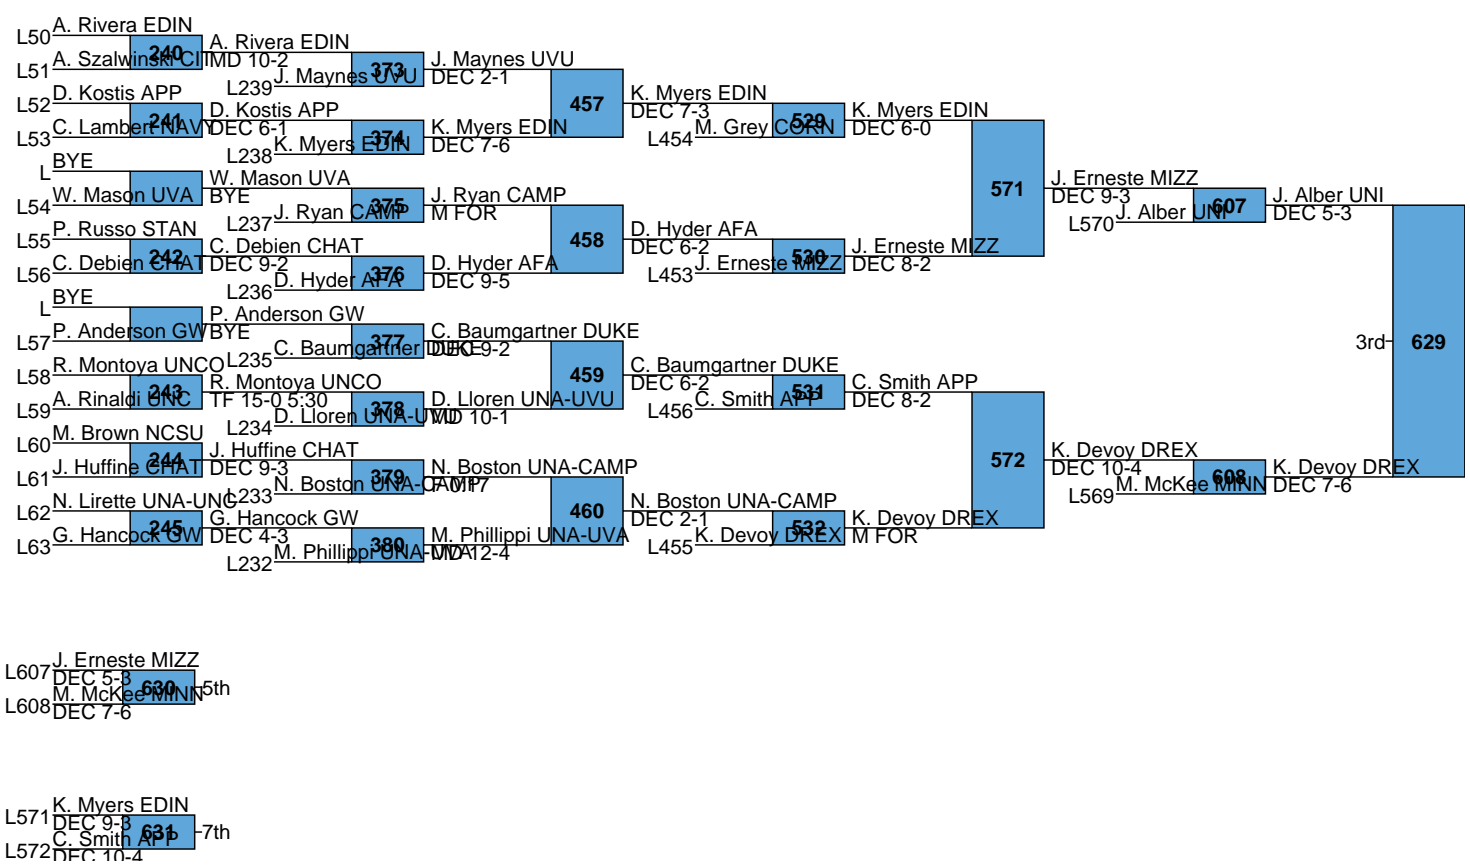

SOUTHERN SCUFFLE DAY 2
TEAM SCORES – PRE-MEDAL MATCHES

Rank	Team	Points
1.	Oklahoma State	176
2.	Lehigh	116.5
3.	Missouri	116
4.	Minnesota	111
5.	Northern Iowa	83.5
6.	Edinboro	71
7.	Virginia	64
8.	Cornell	59
9.	North Carolina	56
10.	Stanford	51.5
11.	<i>Chattanooga</i>	45
12.	Drexel	43.5
13.	Duke	36.5
14.	Appalachian St	35
15.	Northern Colorado	29.5
16.	Campbell	26
17.	Gardner Webb	24.5
18.	Penn	24
19.	Navy	22
20.	Utah Valley	21
21.	Cleveland St	15.5
22.	Air Force	13.5
23.	Citadel	5.5

L605 G. Townsell STAN
DEC 5-1 626 5th
L606 N. Picchini OKST
DEC 5-2

L567 B. Mcghee MIZZ
F 4:10 627 7th
L568 N. Kraisser CALP
DEC 6-5

1st 632

3rd 629

J. Eierman MIZZ
L609 DEC 7-6
T. Moran OKS 5th
L610 DEC 5-2

Z. Synon MIZZ
L575 DEC 2-0
T. Thorn MINN 7th
L576 F 6:47

L611 M. Cimato DREX
DEC 5-2
L. Gardner LEH 5th
L612 DEC 6-4

L579 N. Montgomery CLE
MD 11-0
M. Zovistoski AP 5th
L580 MD 16-4

L613 J. Short MINN DEC 2-1 TB2
 L614 T. Simaz CORN TF 15-0 5:00

L583 M. Finesilver UNA-DUKE DEC 3-2
 L584 C. Delande EDIN DEC 2-0

L615 C. Walter LEH
DEC 8-8
K. Torres UNCO 5th
L616 DEC 9-7 SV

L587 C. Pyke NCSU
DEC 3-2
D. Longo LEH 7th
L588 DEC 4-2

L617 C. Kent PENN F 0:58
 L618 C. Bass DUKE TF 16-1 4:07