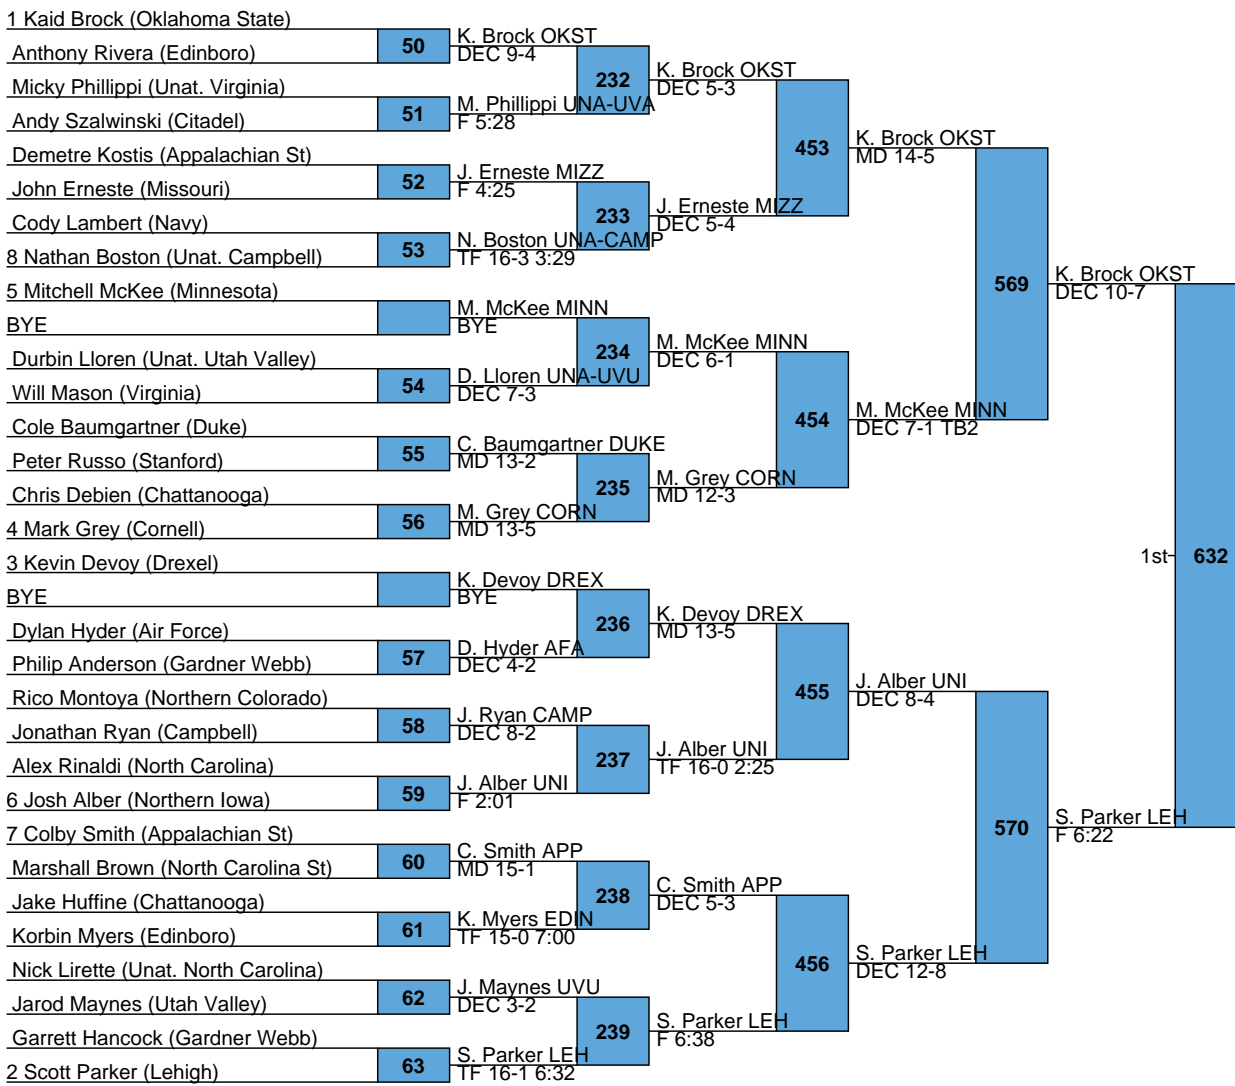

SOUTHERN SCUFFLE DAY 2
TEAM SCORES – PRE-MEDAL MATCHES

Rank	Team	Points
1.	Oklahoma State	176
2.	Lehigh	116.5
3.	Missouri	116
4.	Minnesota	111
5.	Northern Iowa	83.5
6.	Edinboro	71
7.	Virginia	64
8.	Cornell	59
9.	North Carolina	56
10.	Stanford	51.5
11.	<i>Chattanooga</i>	45
12.	Drexel	43.5
13.	Duke	36.5
14.	Appalachian St	35
15.	Northern Colorado	29.5
16.	Campbell	26
17.	Gardner Webb	24.5
18.	Penn	24
19.	Navy	22
20.	Utah Valley	21
21.	Cleveland St	15.5
22.	Air Force	13.5
23.	Citadel	5.5

L605 G. Townsell STAN
DEC 5-1 626 5th
L606 N. Picchini OKST
DEC 5-2

L567 B. Mcghee MIZZ
F 4:10 627 7th
L568 N. Kraisser CALP
DEC 6-5

1st 632

3rd 629

J. Eierman MIZZ
L609 DEC 7-6
T. Moran OKS 5th
L610 DEC 5-2

L583 M. Finesilver UNA-DUKE DEC 3-2
 L584 C. Delande EDIN DEC 2-0

L615 C. Walter LEH
DEC 8-8
K. Torres UNCO 5th
L616 DEC 9-7 SV

L587 C. Pyke NCSU
DEC 3-2
D. Longo LEH 7th
L588 DEC 4-2

L617 C. Kent PENN F 0:58
 L618 C. Bass DUKE TF 16-1 4:07