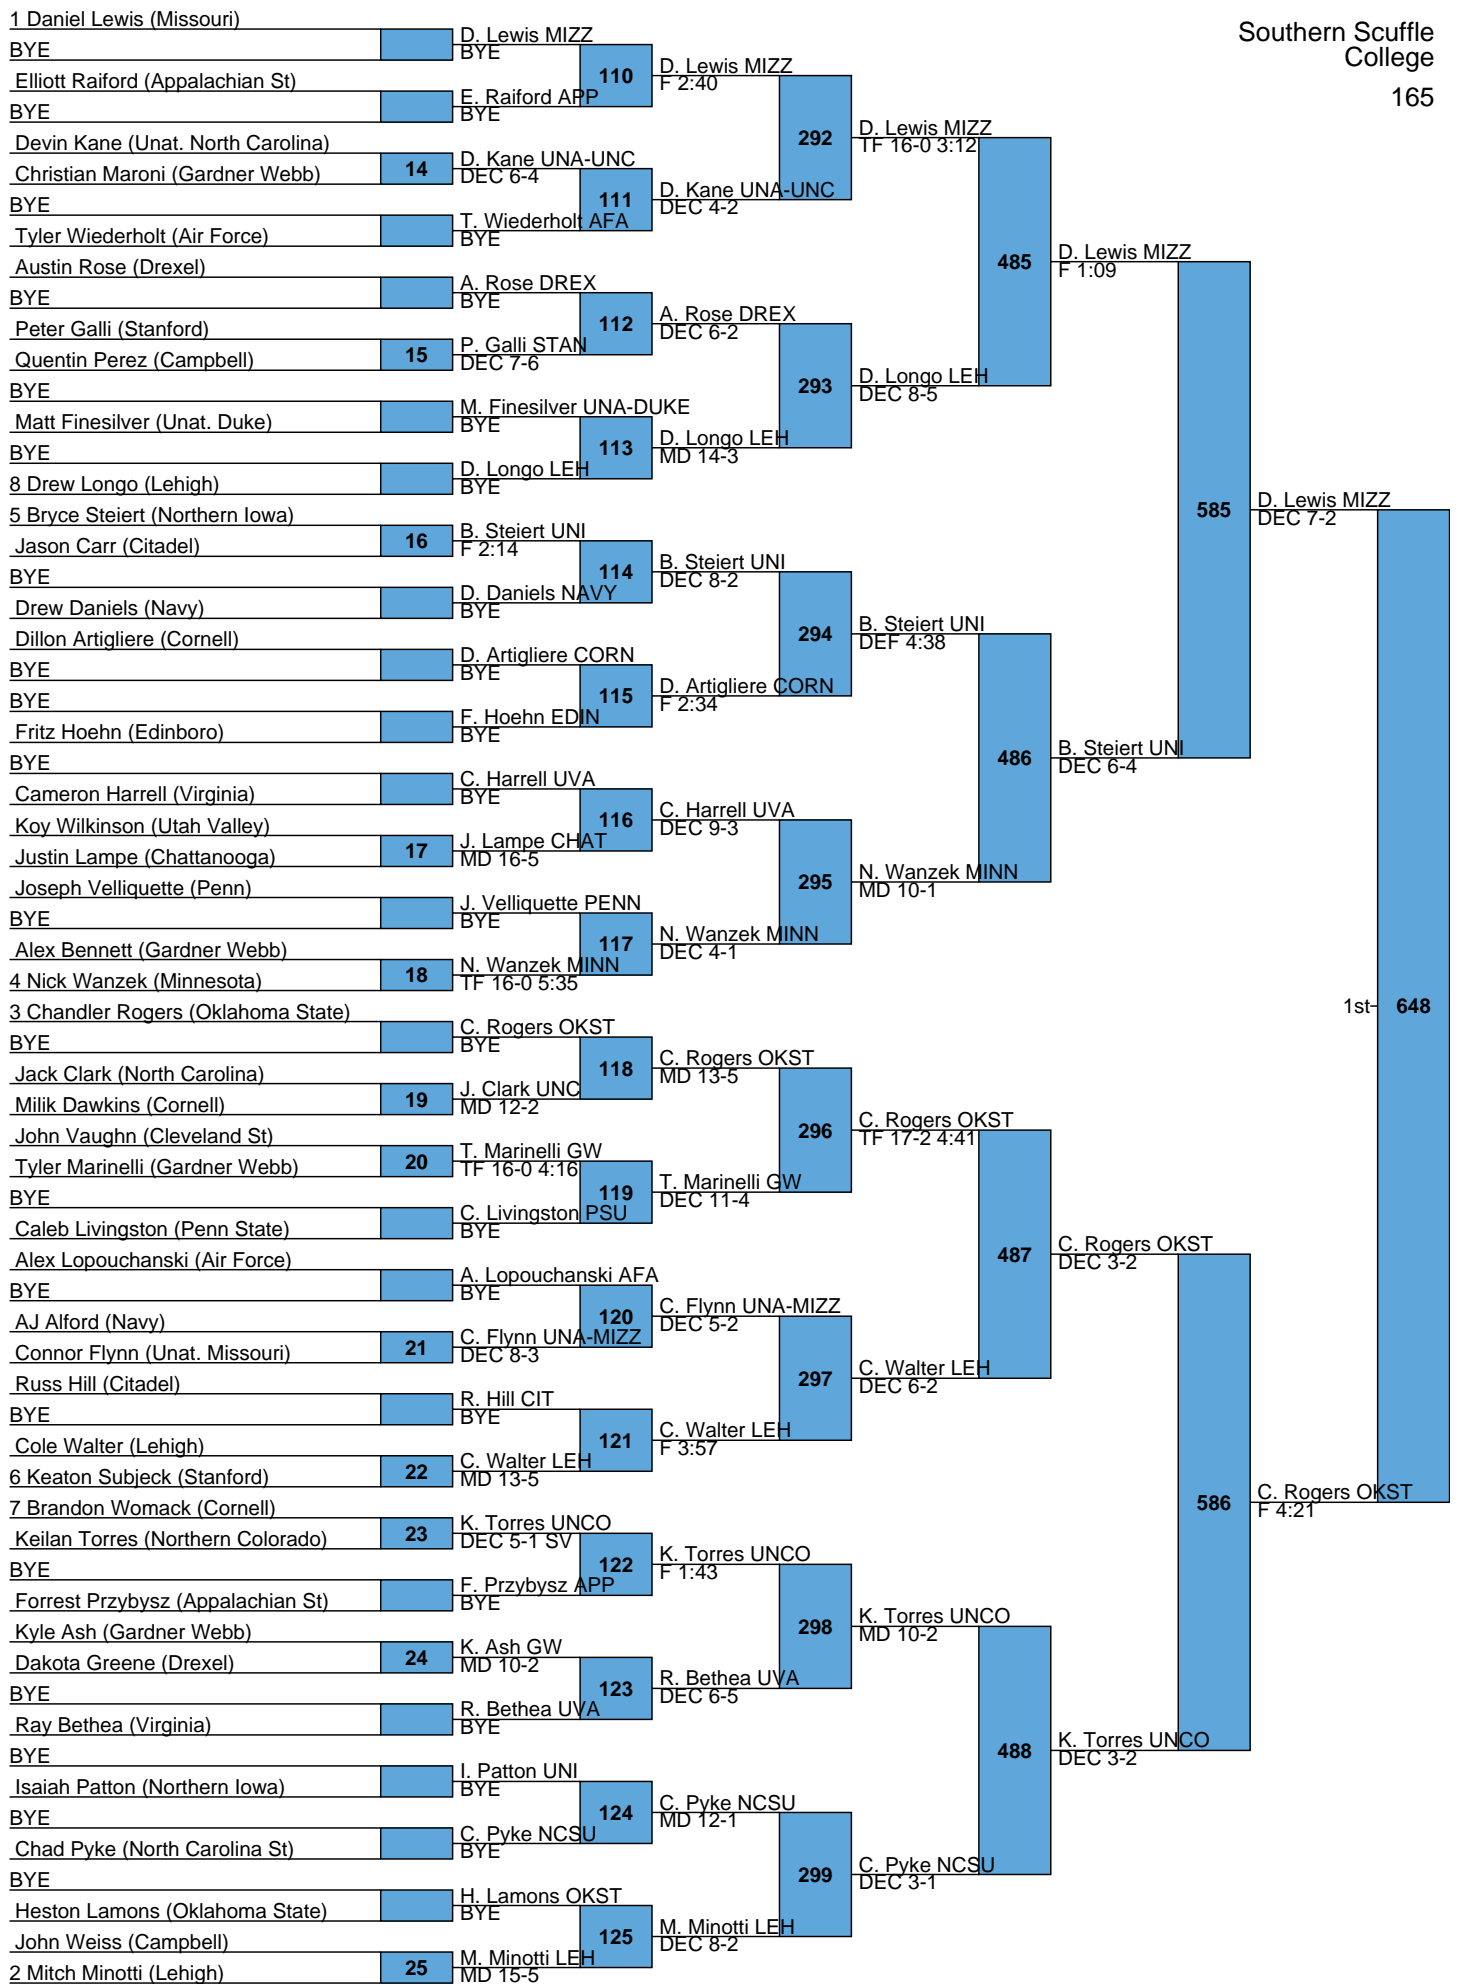

SOUTHERN SCUFFLE DAY 2
TEAM SCORES – PRE-MEDAL MATCHES

Rank	Team	Points
1.	Oklahoma State	176
2.	Lehigh	116.5
3.	Missouri	116
4.	Minnesota	111
5.	Northern Iowa	83.5
6.	Edinboro	71
7.	Virginia	64
8.	Cornell	59
9.	North Carolina	56
10.	Stanford	51.5
11.	<i>Chattanooga</i>	45
12.	Drexel	43.5
13.	Duke	36.5
14.	Appalachian St	35
15.	Northern Colorado	29.5
16.	Campbell	26
17.	Gardner Webb	24.5
18.	Penn	24
19.	Navy	22
20.	Utah Valley	21
21.	Cleveland St	15.5
22.	Air Force	13.5
23.	Citadel	5.5

Z. Synon MIZZ
L575 DEC 2-0
T. Thorn MINN 7th
L576 F 6:47

L611 M. Cimato DREX
DEC 5-2
L. Gardner LEH 5th
L612 DEC 6-4

L579 N. Montgomery CLE
MD 11-0
M. Zovistoski AP 5th
L580 MD 16-4

L613 J. Short MINN DEC 2-1 TB2
 L614 T. Simaz CORN TF 15-0 5:00

L583 M. Finesilver UNA-DUKE DEC 3-2
 L584 C. Delande EDIN DEC 2-0

L615 C. Walter LEH
DEC 8-8
K. Torres UNCO 5th
L616 DEC 9-7 SV

L587 C. Pyke NCSU
DEC 3-2
D. Longo LEH 7th
L588 DEC 4-2

L617 C. Kent PENN F 0:58
 L618 C. Bass DUKE TF 16-1 4:07