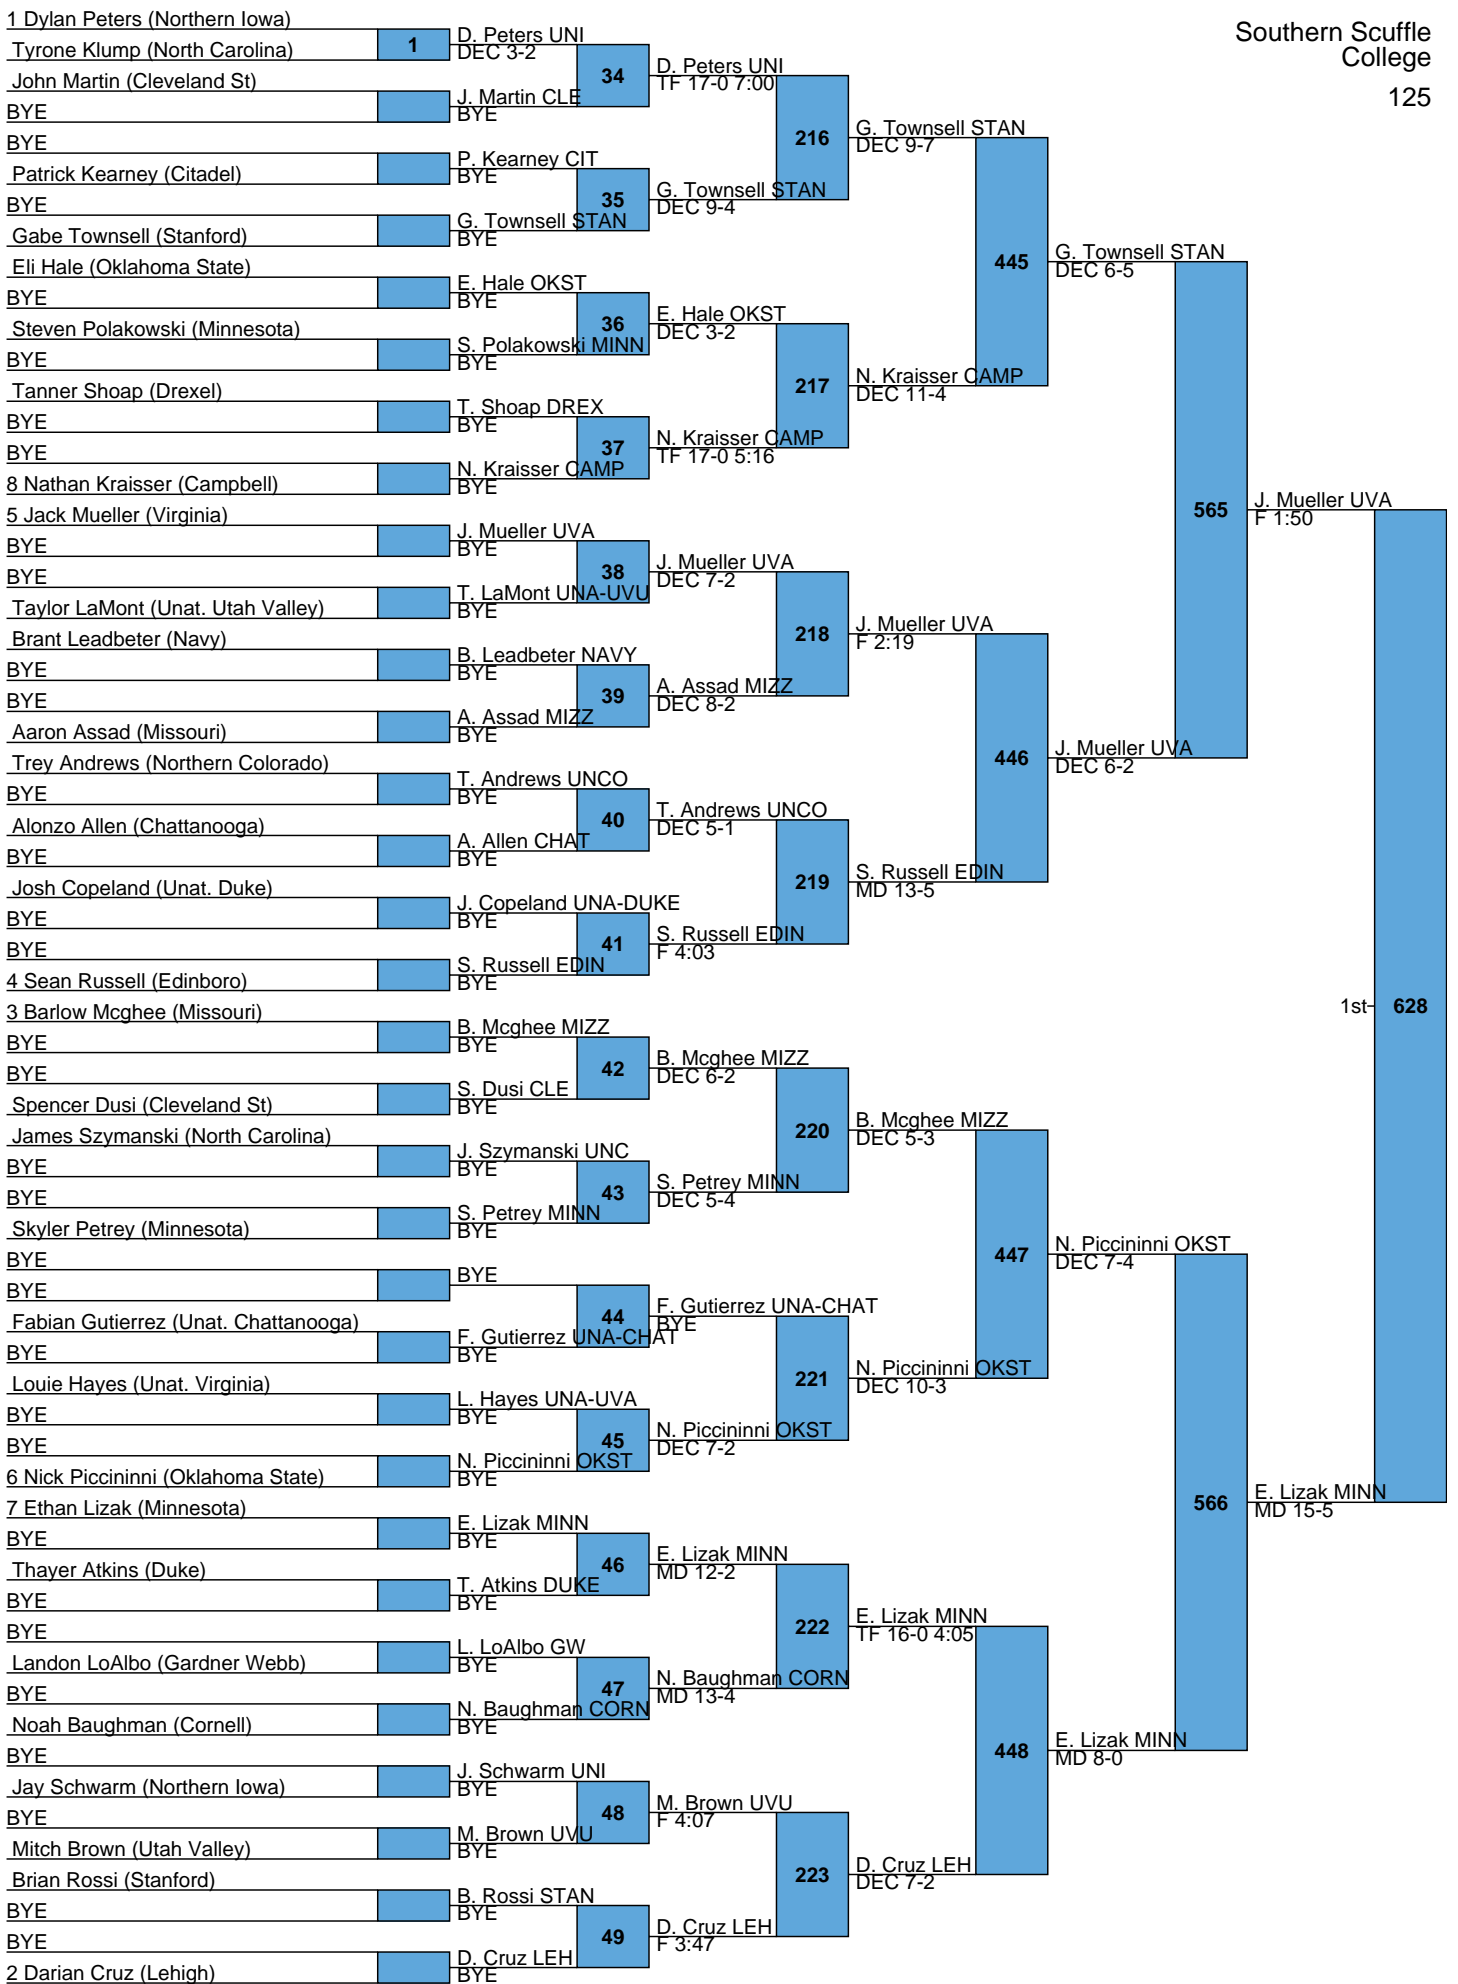

SOUTHERN SCUFFLE DAY 2
TEAM SCORES – PRE-MEDAL MATCHES

Rank	Team	Points
1.	Oklahoma State	176
2.	Lehigh	116.5
3.	Missouri	116
4.	Minnesota	111
5.	Northern Iowa	83.5
6.	Edinboro	71
7.	Virginia	64
8.	Cornell	59
9.	North Carolina	56
10.	Stanford	51.5
11.	<i>Chattanooga</i>	45
12.	Drexel	43.5
13.	Duke	36.5
14.	Appalachian St	35
15.	Northern Colorado	29.5
16.	Campbell	26
17.	Gardner Webb	24.5
18.	Penn	24
19.	Navy	22
20.	Utah Valley	21
21.	Cleveland St	15.5
22.	Air Force	13.5
23.	Citadel	5.5

L583 M. Finesilver UNA-DUKE DEC 3-2
 L584 C. Delande EDIN DEC 2-0

L615 C. Walter LEH
DEC 8-8
K. Torres UNCO 5th
L616 DEC 9-7 SV

L587 C. Pyke NCSU
DEC 3-2
D. Longo LEH 7th
L588 DEC 4-2

L617 C. Kent PENN F 0:58
 L618 C. Bass DUKE TF 16-1 4:07