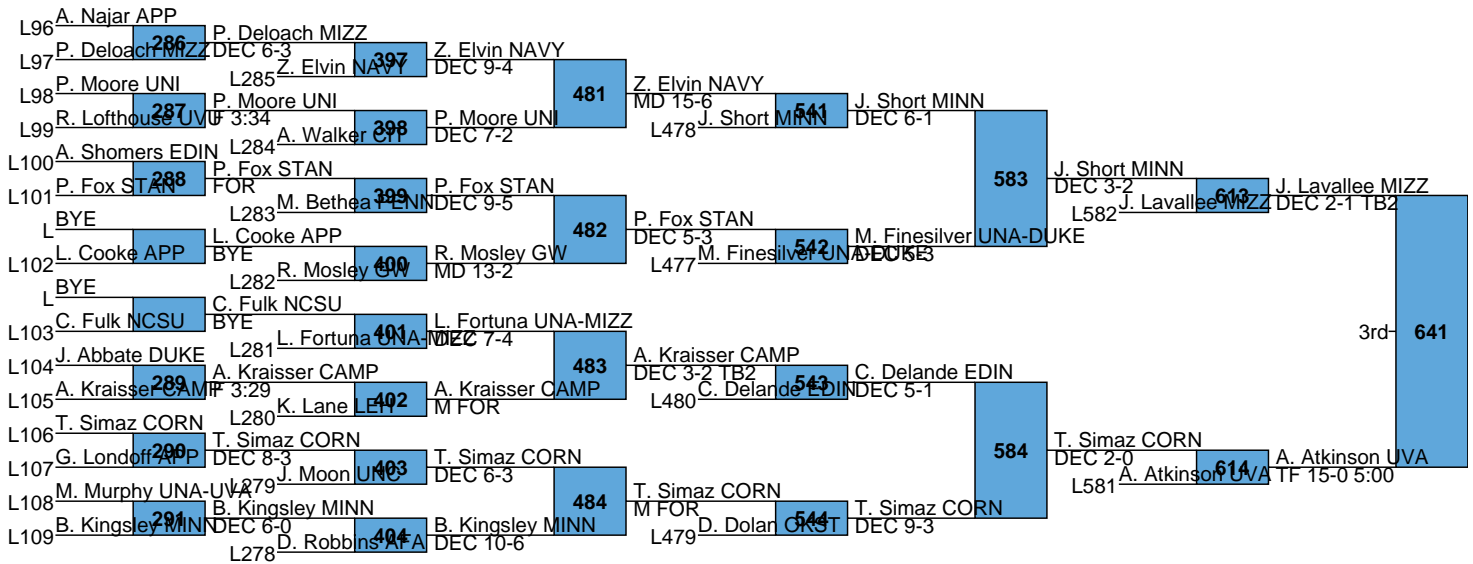

L613 J. Short MINN DEC 2-1 TB2
L614 T. Simaz CORN TF 15-0 5:00

L583 M. Finesilver UNA-DUKE DEC 3-2
L584 C. Delande EDIN DEC 2-0